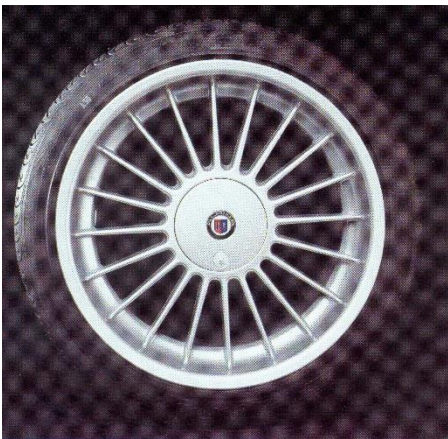

CLOSEOUT SALE

Quantities are limited. First come, first served.

All sales are final.

5 (E60) up to 03/07 41 00 786 Rear Spoiler type 755 (primed)

List Price: \$754.00

Sale Price: \$590.00

6 (E63) Coupe from 09/07 41 00 826 Rear Spoiler type 825 (primed)
Painted Titanium Silver (can be repainted)

List Price: \$1,006.00

Sale Price: \$710.00

(E36) 36 11 170 (2) 8.5" x 18" Softline Wheels
(NOT including locking wheel cap)

List Price: \$1,048.00 ea.

Sale Price: \$ 689.00 ea.

(E46) 36 11 188 two 8" & two 9" x 18" Classic Wheel Set
(including locking wheel caps)

List Price: \$4,113.00

Sale Price: \$2,600.00

(E39) 36 11 678 (1) 8" x 18" Softline Wheel
(NOT including locking wheel cap)

List Price: \$1,159.00

Sale Price: \$ 749.00

Softline

Classic

ONE EACH ONLY OF THE FOLLOWING WHEELS:

(Does not include wheel cap)

7 (E38) 9" x 20" Softline (exposed valve stem) **Sale Price:** \$450.00

7 (E38) 10" x 20" Softline (exposed valve stem) **Sale Price:** \$490.00

Exclusive anniversary collection for Alpina's 50th birthday.
Men's T-shirt with round neck painted with an exclusive design
for the anniversary collection, ALPINA lettering in blue/gray.
Available in XL only.